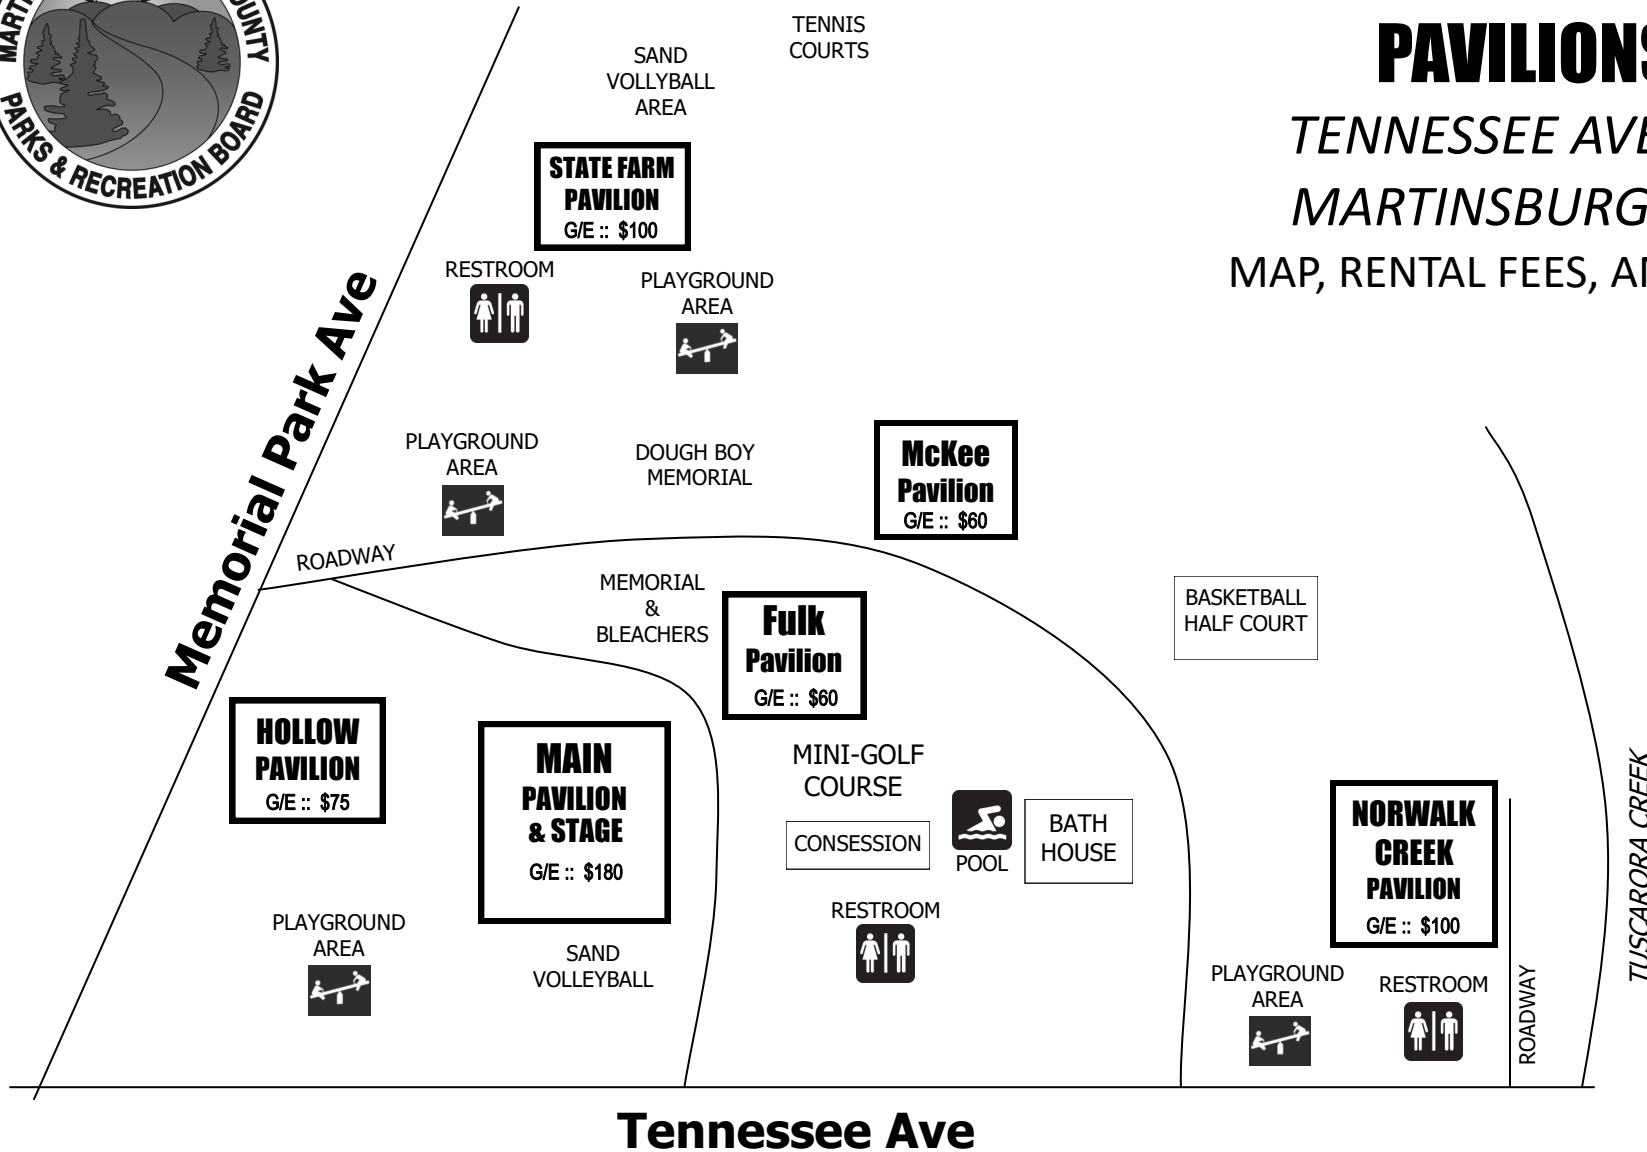

WAR MEMORIAL PARK PAVILIONS

TENNESSEE AVENUE
MARTINSBURG, WV

MAP, RENTAL FEES, AMENITIES

AMENITIES KEY

G = GRILL AVAILABLE

E = ELECTRIC AVAILABLE